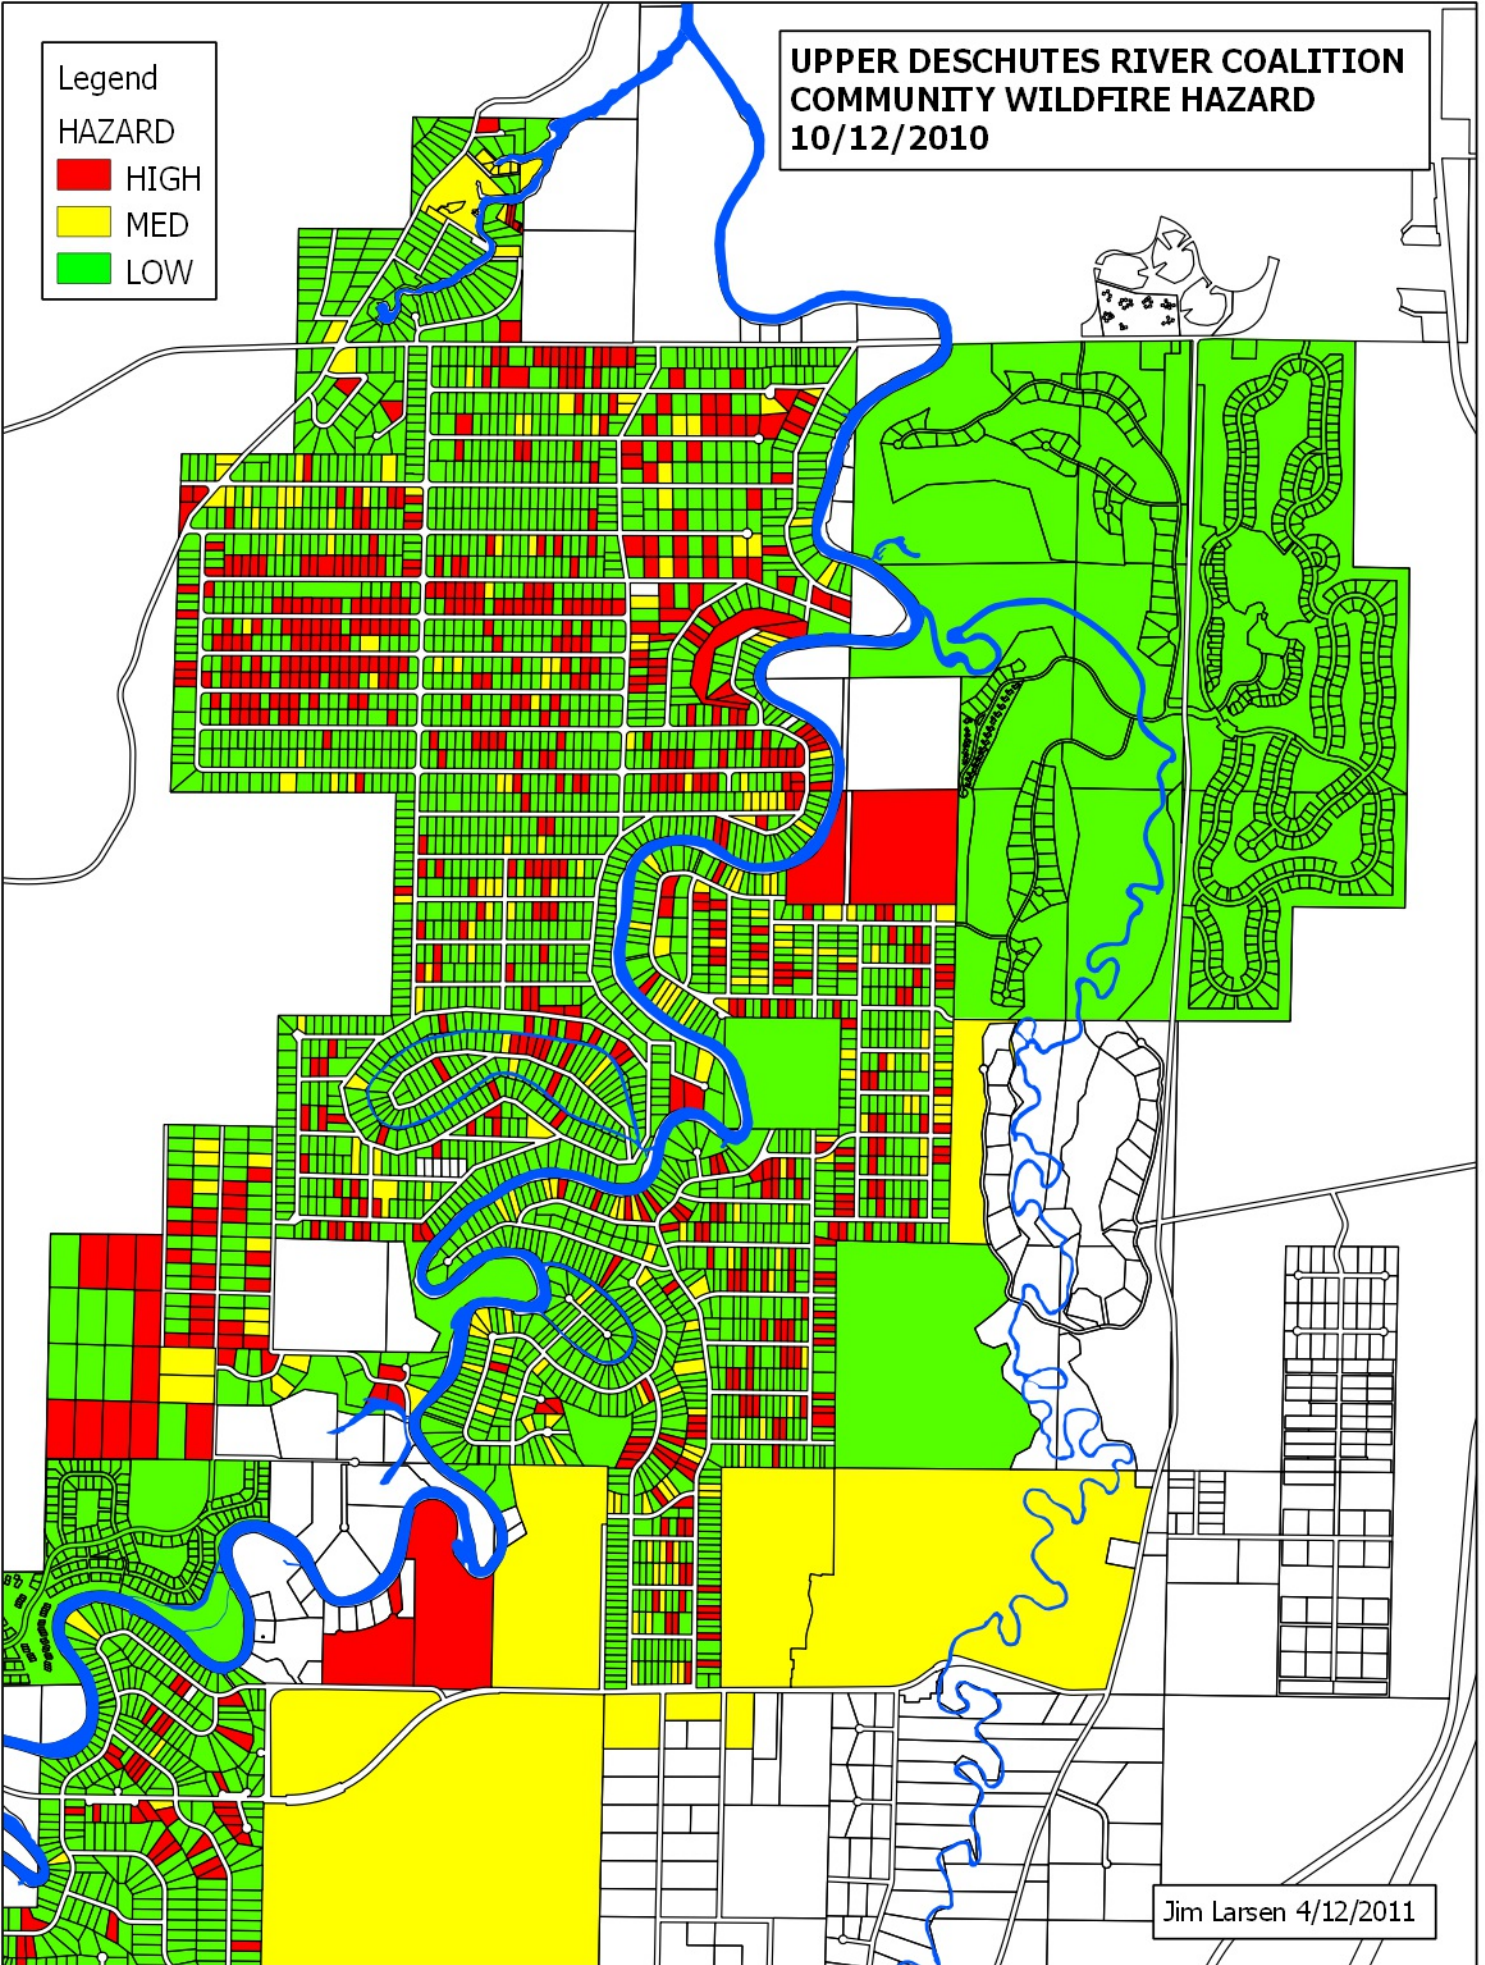

**UPPER DESCHUTES RIVER COALITION  
COMMUNITY WILDFIRE HAZARD  
10/12/2010**

Legend  
HAZARD  
■ HIGH  
■ MED  
■ LOW

Jim Larsen 4/12/2011